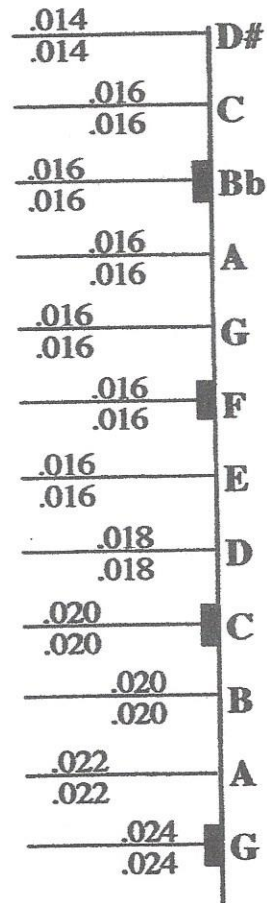

Rick Thum Dulcimers, Meadowlark & Wren 13/12 String Gauges & Tuning Chart

visit our website www.rthum.com