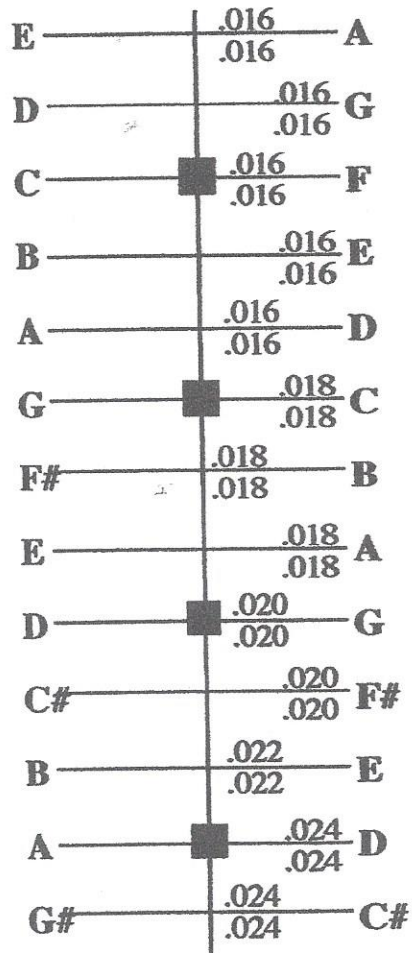

Rick Thum Dulcimers, Meadowlark & Wren 13/12 String Gauges & Tuning Chart

visit our website www.rthum.com