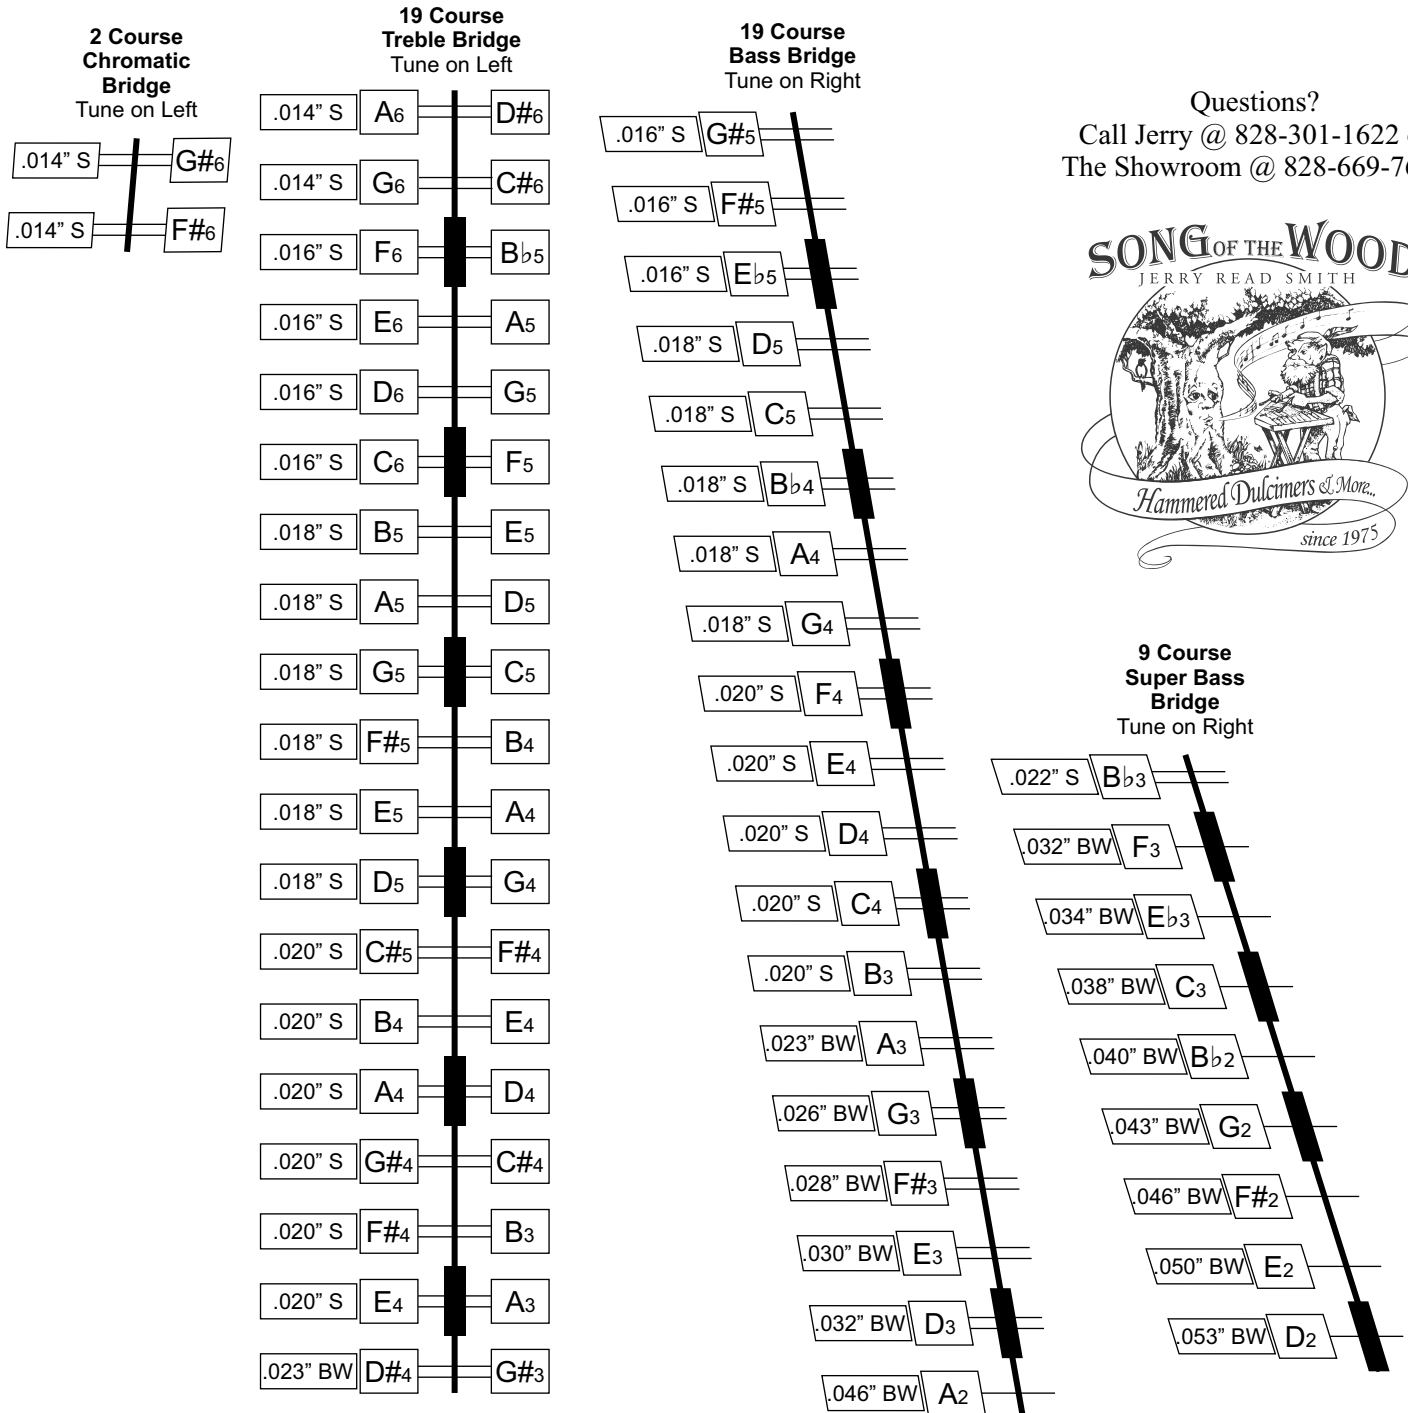

Jerry Read Smith 4 1/2 Octave Chromatic Hammered Dulcimers Concertmaster & Extended Chromatic Navigator

Questions?
Call Jerry @ 828-301-1622 or
The Showroom @ 828-669-7675