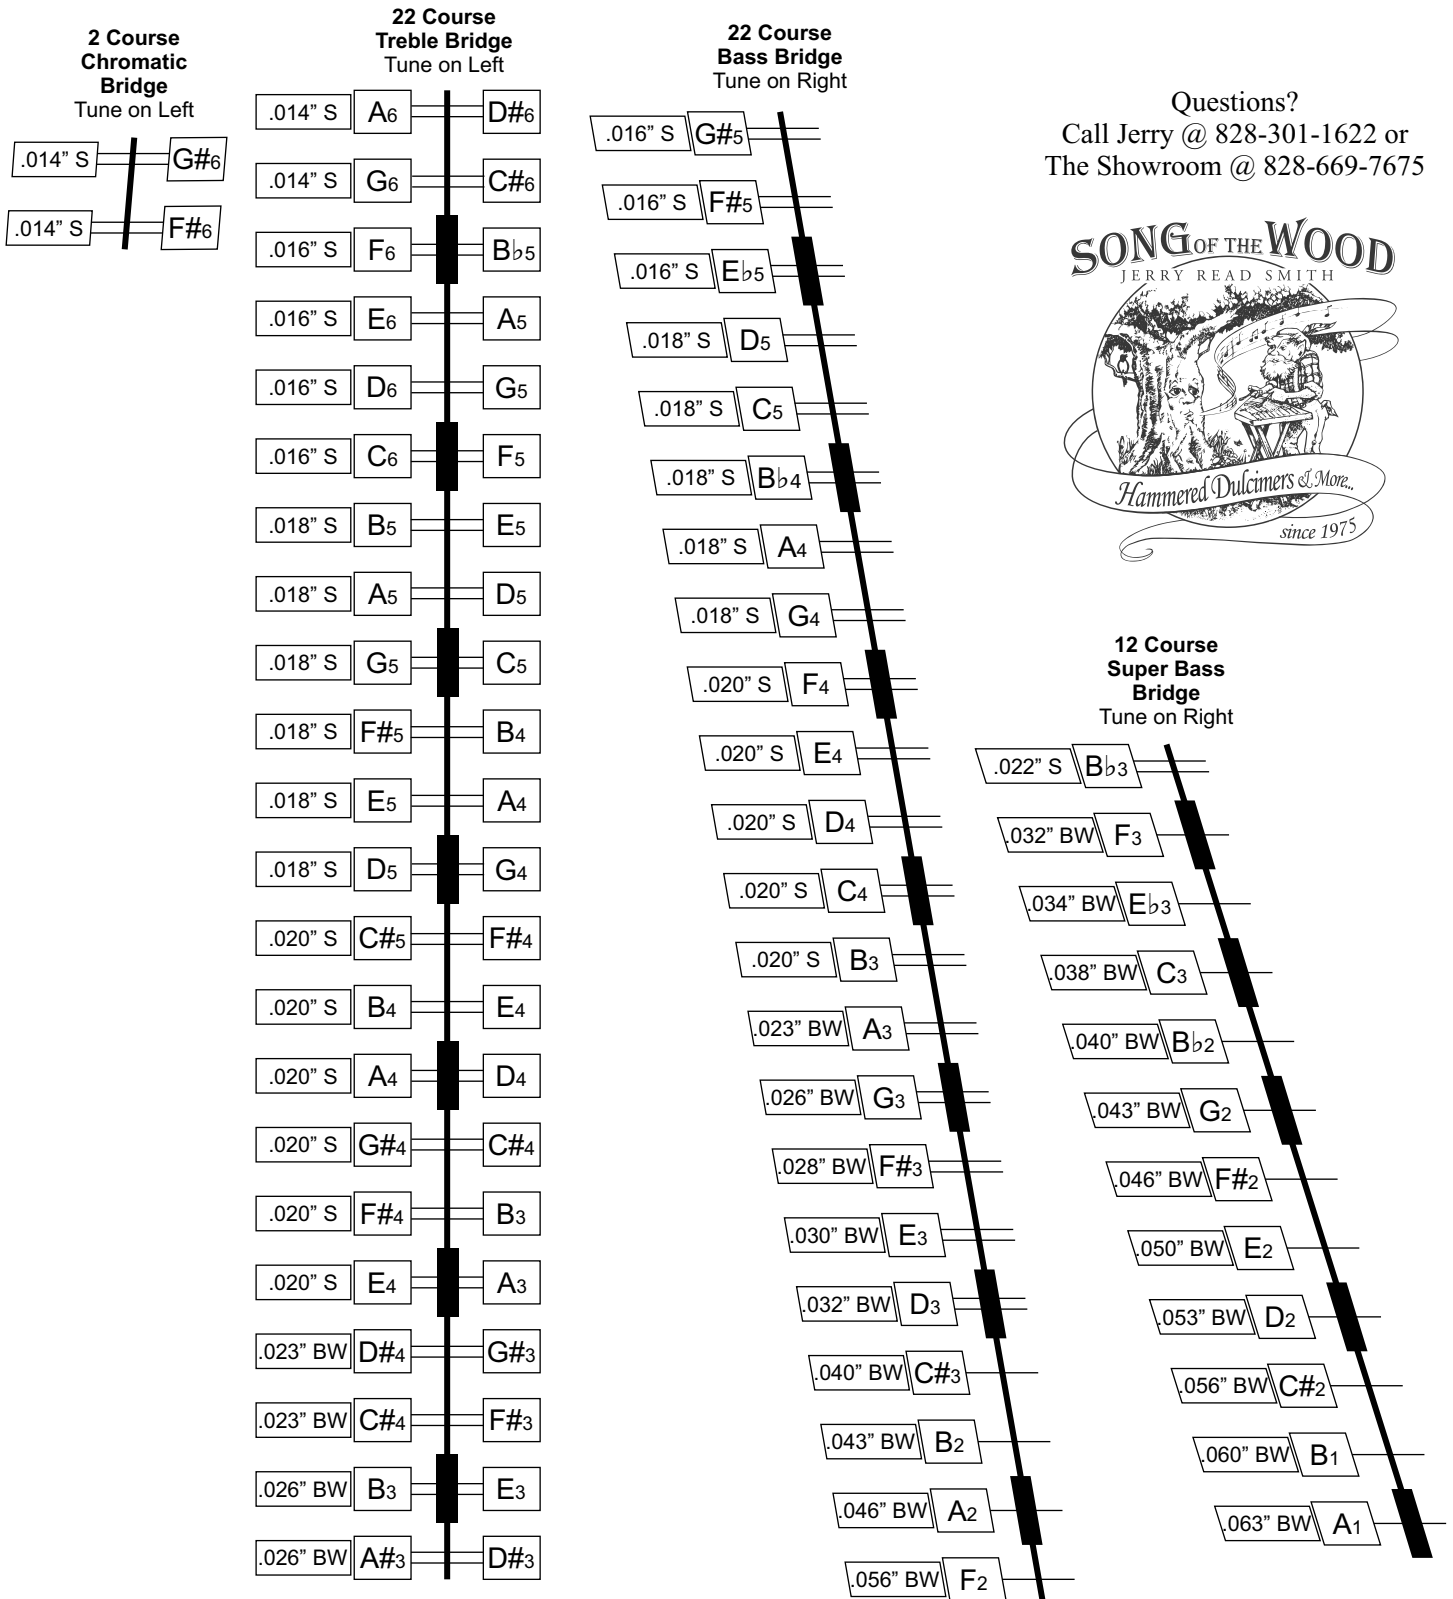

Jerry Read Smith 5 Octave Chromatic Hammered Dulcimers

Grande Concertmaster & Explorer

Questions?
Call Jerry @ 828-301-1622 or
The Showroom @ 828-669-7675