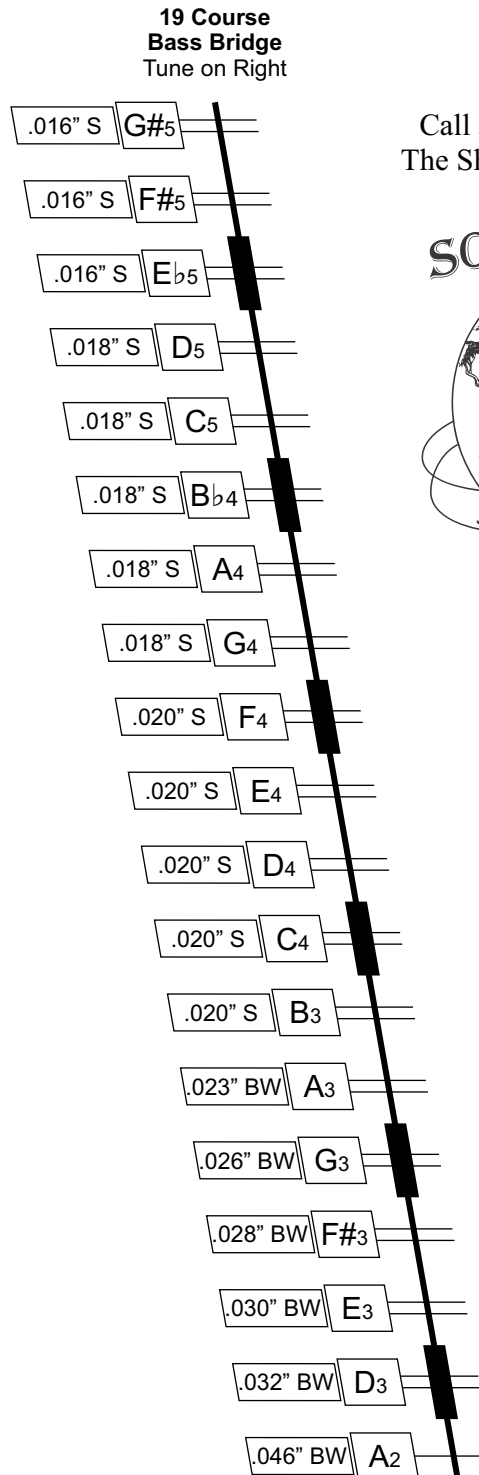

# Jerry Read Smith 3 1/2 Octave Hammered Dulcimer

## Diatonic Navigator

Questions?  
Call Jerry @ 828-301-1622 or  
The Showroom @ 828-669-7675