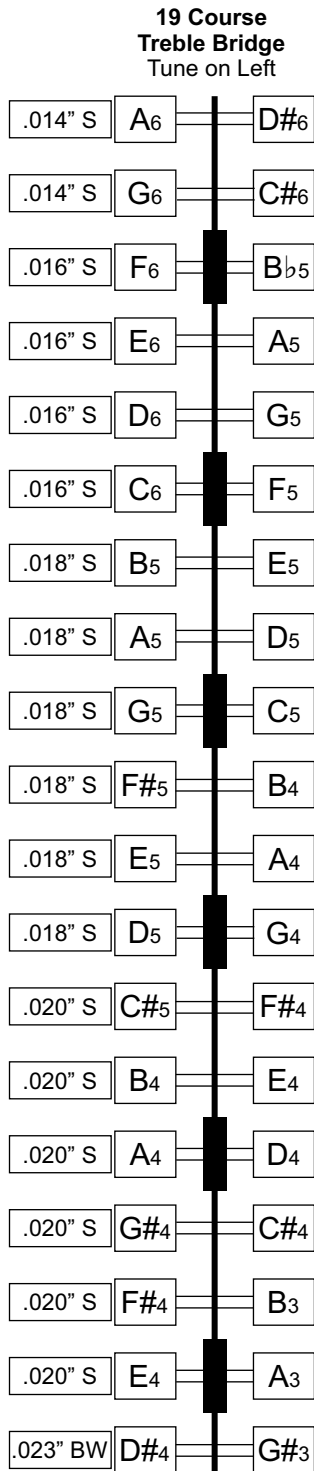

# Jerry Read Smith 3 1/2 Octave Hammered Dulcimer

## Diatonic Navigator

Questions?  
Call Jerry @ 828-301-1622 or  
The Showroom @ 828-669-7675